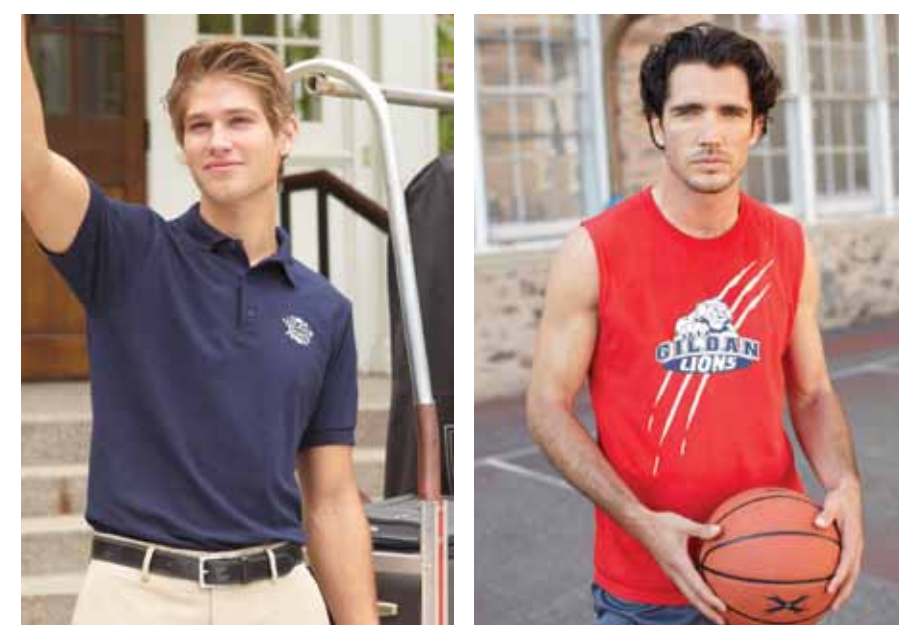

BASICS & HIGH VIS

White 30N	Black 36C	Royal 51C	Navy 32C
Ash Grey 93H * Minimum polyester content 1%	Ice Grey 23C	Red 40C	Forest Green 33C
Sport Grey 95H *** Minimum polyester content 10%	Natural 31N	Maroon 83C	Purple 81C
Dark Heather 108C 50% Cotton/50% Polyester	Orange 37C	Light Blue 69C	Light Pink 20C
		Safety Green and Safety Orange are compliant with ANSI/ISEA 107-2010 high visibility certified for use as background colours. AS/NZ 1960.4 1997 Retroreflective materials and devices for road traffic control purposes, AS/NZ 4602.1999 high visibility safety garments	
Safety Green 188C **	Safety Orange 193C **		

TROPICS

Kelly Green 17C	Azalea 71C	Yellow Haze 03C	Pistachio 168C
Sapphire 26C	Orchid 191C	Kiwi 186C	Sky 187C
Heliconia 10C	Iris 56C	Paprika 190C	Violet 87C
Honey 189C	Jade Dome 29C	Lime 12C	Daisy 98C

NATURE

Tangerine 35C	Olive 39C
Military Green 106C	Sand 38C
Tan 91C	Chestnut 84C
Serene Green 04C	Prairie Dust 67C
Charcoal 42C	Dark Chocolate 105C
Blue Dusk 76C	Stone Blue 09C

COLLEGIATE

Carolina Blue 109C	Irish Green 167C
Metro Blue 78C	Gold 24C
Texas Orange 25C	Cherry Red 194C
Cardinal Red 11C	Indigo Blue 80C

WHAT'S NEW FOR 2011

AUSTRALIA Ultra Cotton® 2800 Adult Jersey Sport Shirt
NEW ZEALAND Ultra Cotton® 2700 Adult Sleeveless T-Shirt

We are working hard to lead the industry across the complete spectrum of Corporate Social Responsibility. Visit GildanCSR.com for more information on our initiatives.

Legend
Sport Grey Ring Spun 295H not shown— offered in the 64000, 3800 and 74800 series
* 99% Cotton / 1% Polyester
** 50% Cotton / 50% Polyester (except in 74800)
*** 90% Cotton / 10% Polyester (70% Cotton / 30% Polyester in 9500)

Visit Gildan.com/AsiaPacific to find:
Online catalogues
GildanColour.com (colour collections)
Distributor lists
GildanCSR.com (our stewardship initiatives)
FAQs and glossary